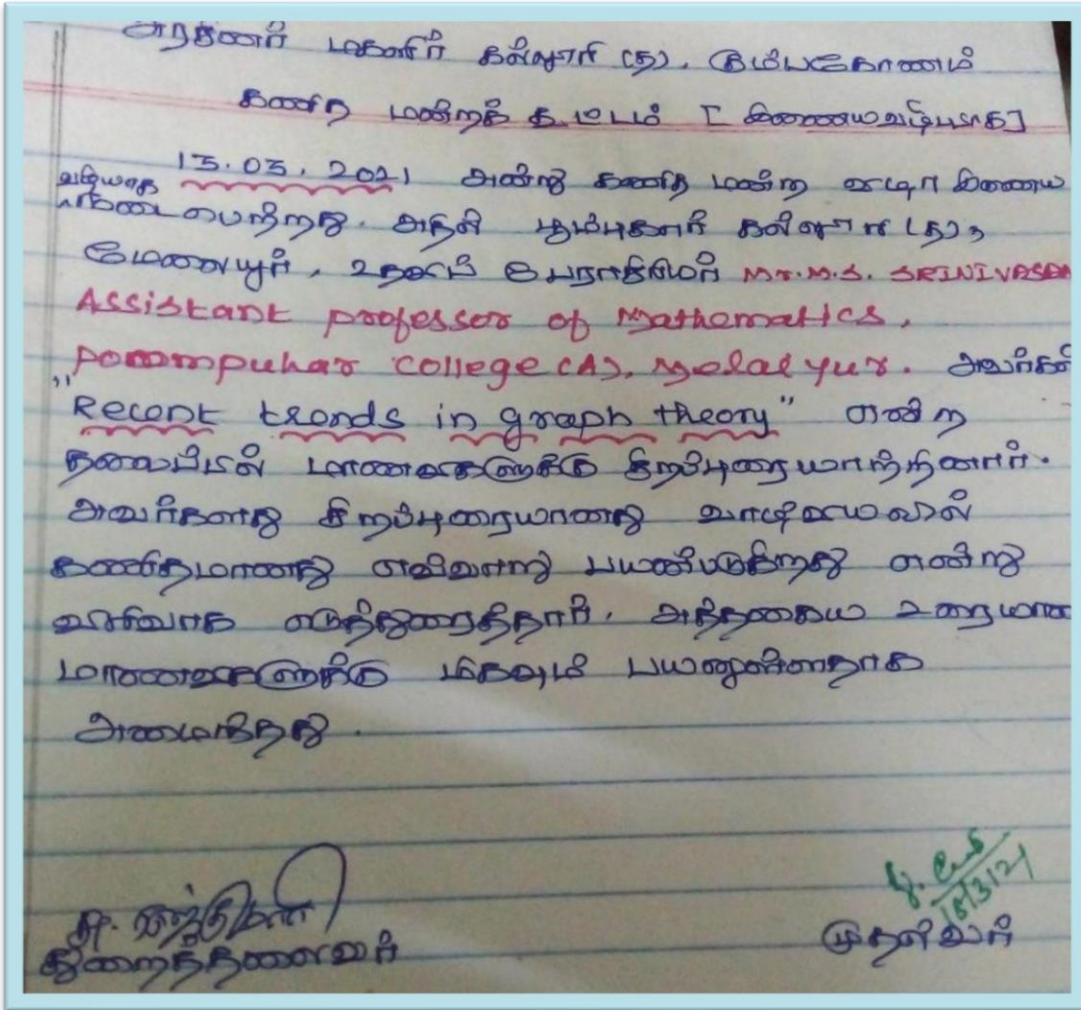

GOVERNMENT COLLEGE FOR WOMEN (AUTONOMOUS)

KUMBAKONAM - 612 001

Affiliated to Bharathidasan University

DST - CURIE Sponsored Institution
IV Cycle of Accreditation

☎ 0435 - 2401391

✉ principal@gcwk.ac.in

RECENT TRENDS IN GRAPH THEORY

Date : 13.03.2021
Speaker : Mr. M.S. Srinivasan,
Assistant Professor of Mathematics,
Poompuhar College (A), Melaiyur

S. Arundhanai
PRINCIPAL
Government College for Women (Autonomous)
KUMBAKONAM.