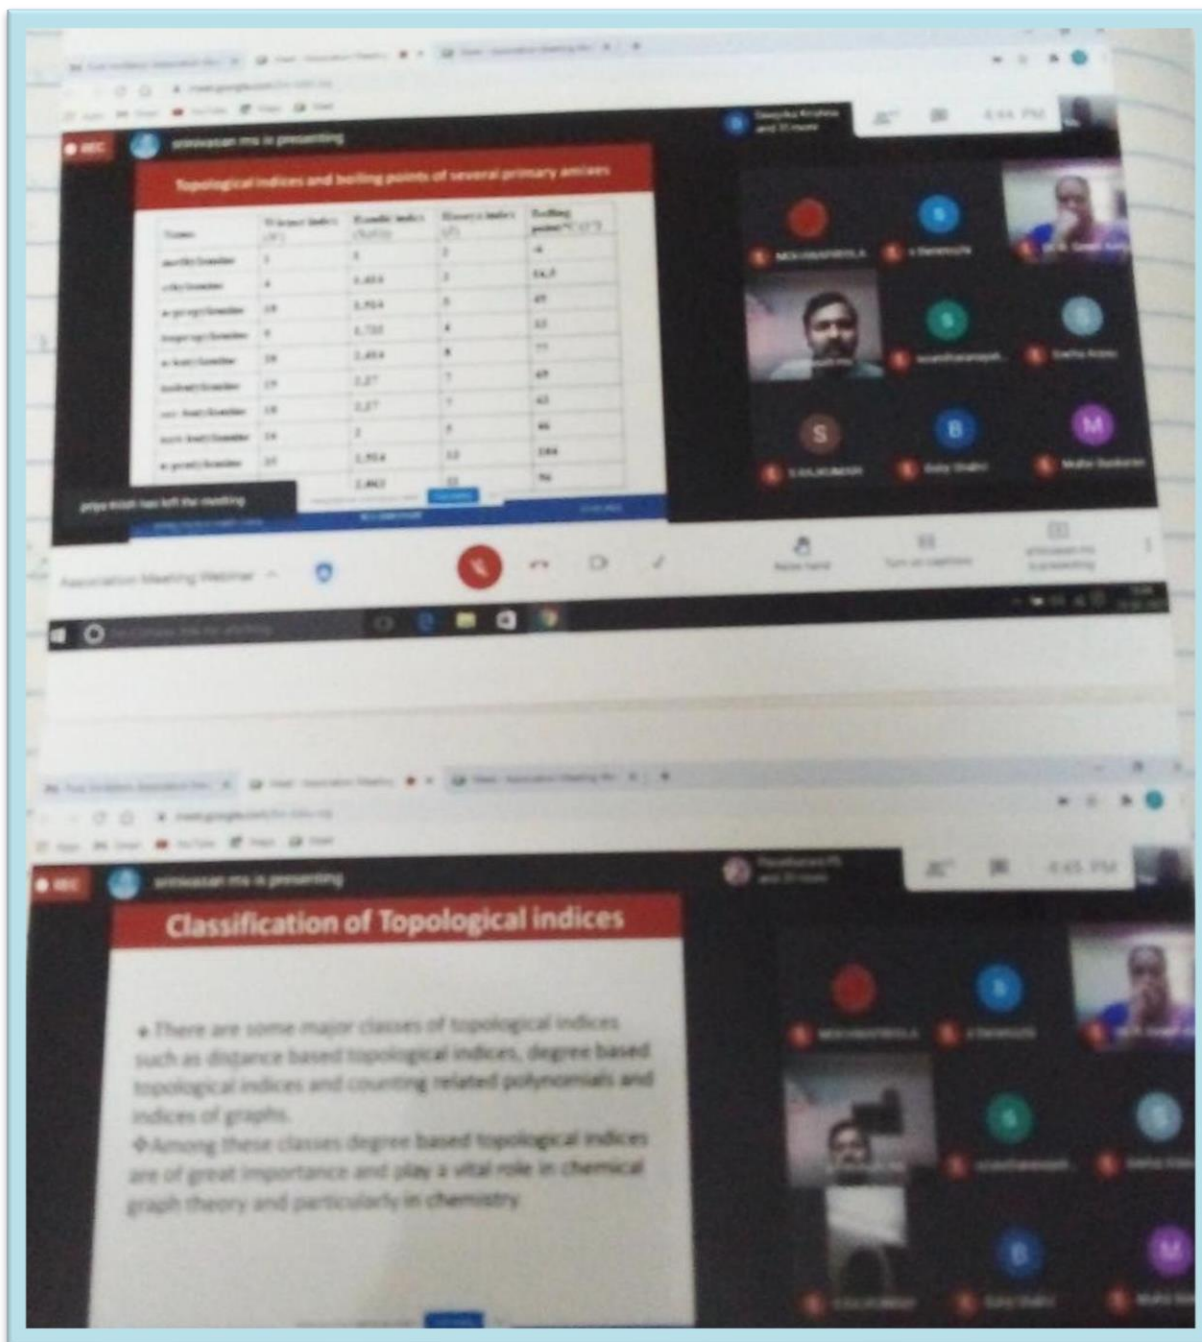

S. Arundhathi
PRINCIPAL

Government College for Women (Autonomous)
KUMBAKONAM.